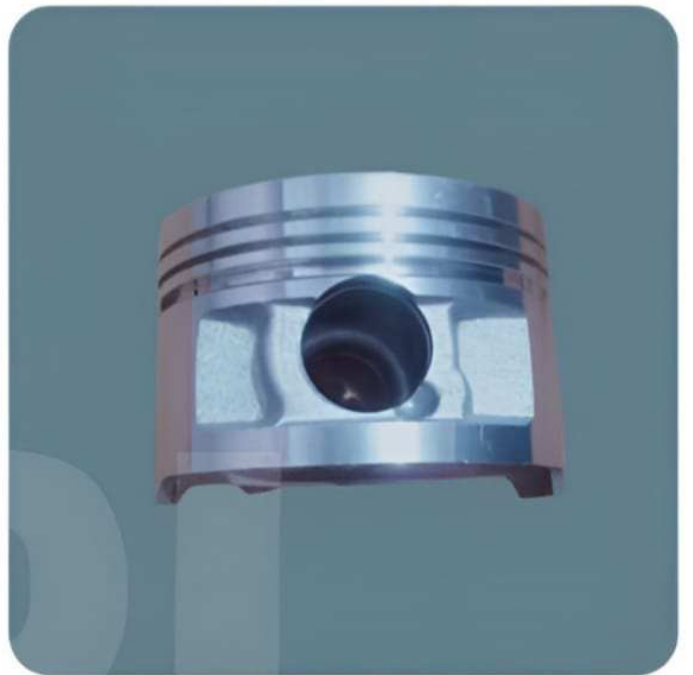

Model: YAMAHA RX-100
Dia: 50.00mm
Ring Ref: 50.00mm×1.20mm×
1.20mm

Model: YAMAHA RXG
Dia: 58.00mm
Ring Ref: 1.20mm×1.20mm

Model: YAMAHA CRUX

Dia: 49.00mm

Ring Ref: 1.00mm×1.00mm×2.00mm

Model: YAMAHA RAJDOOT
Dia: 61.50mm
Ring Ref: 2.50mm×2.50mm

Model: YAMAHA YBX

Dia: 54.00mm

Ring Ref: 1.00mm×1.00mm×2.00mm

Model: YAMAHA R-15

Dia: 57.00mm

Ring Ref: 0.80mm×0.80mm×1.50mm

Model: YAMAHA FZ

Dia: 58.00mm

Ring Ref: 0.80mm×0.80mm×1.50mm

Model: YAMAHA RAYZ

Dia: 50.00mm

Ring Ref: 0.80mm×0.80mm×1.50mm

Model: YAMAHA FZ-FI

Dia: 57.30mm

Ring Ref: 0.80mm×0.80mm×1.50mm

Model: SUZ. GS 150 R

Dia: 57.00mm

Ring Ref: 1.00mm× 1.00mm×2.00mm

Model: YAMAHA SALUTO 125cc
Dia: 52.40mm
Ring Ref: 0.80mm×0.80mm×1.50mm