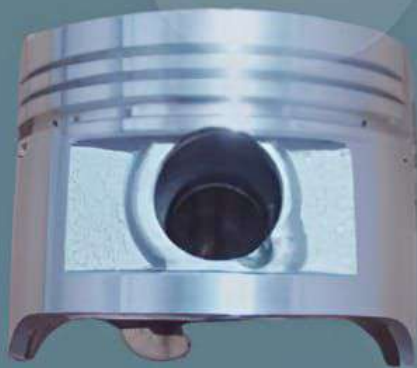

Model: LML NV
Dia: 57.80mm
Ring Ref: 2.00mm×2.00mm

Model: LML SELECT
Dia: 57.80mm
Ring Ref: 2.00mm×2.00mm

Model: LML FREEDOM

Dia: 53.00mm

Rung Ref: 0.80mm×0.80mm×2.00mm

Model: LML CRD 100

Dia: 51.00mm

Ring Ref: 0.80mm×0.80mm×1.50mm

Model: VESPA APRILLA 125

Dia: 52.00mm

Ring Ref: 0.80mm×0.80mm×1.50mm

Model: VESPA APRILLA 150

Dia: 58.00mm

Ring Ref: 0.80mm×0.80mm×2.00mm